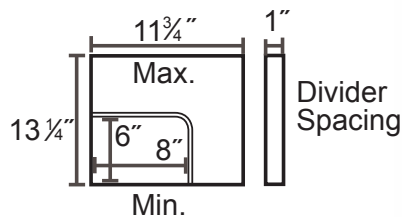

## Wall / Desk Charging Box

### LLTMW16-G

25" W x 13" D x 14.5" H  
Weight 33 lbs.

#### Min/Max Tablet:

- Perfect for Wall-mounted applications as well as desk surface configurations
- Unit comes fully assembled
- Holds up to 16 Tablets
- Mounting hardware for drywall surfaces included supports a maximum evenly distributed weight of 75 lbs.
- Ventilated on two sides allowing air to circulate freely through the unit
- The inside is padded and the dividers are rubber-coated to keep your devices protected
- Includes a 16-outlet 120V/15A horizontal power strip to keep your devices fully charged