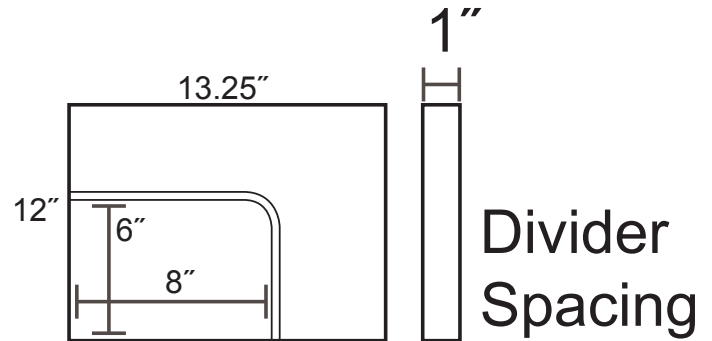

LLTMW8-G - WALL/DESK TABLET CHARGING STATION

Product Specifications:

Item Number	LLTMW8-G
Material	Powder Coated Steel
Color Finish	Light Gray
Capacity	8 Tablets
Dimensions	14"W x 14"D x 14"H
Weight	18 lbs.
Shelf Quantity	1
Divider Make	Rubber Coated Steel
Divider Distance	1"
Divider Dimensions	1"W x 12"D x 13.25"H
Doors	1
Lock	Key-lock; 2 keys
Ventilation	Yes; 2 sides
Cord Length	10'
Weight Capacity	40 lbs.
Power	8-outlet horizontal power strip; UL approved
Voltage	120V/15A electrical
Meets ANSI/BIFMA	Yes
Ship Method	Ground
Shipping Carton Dims	1 carton; 15"W x 16"D x 17"H
Shipping Weight	19 lbs.
Mounting Hardware	Included (for drywall surface)
Assembly Required	None