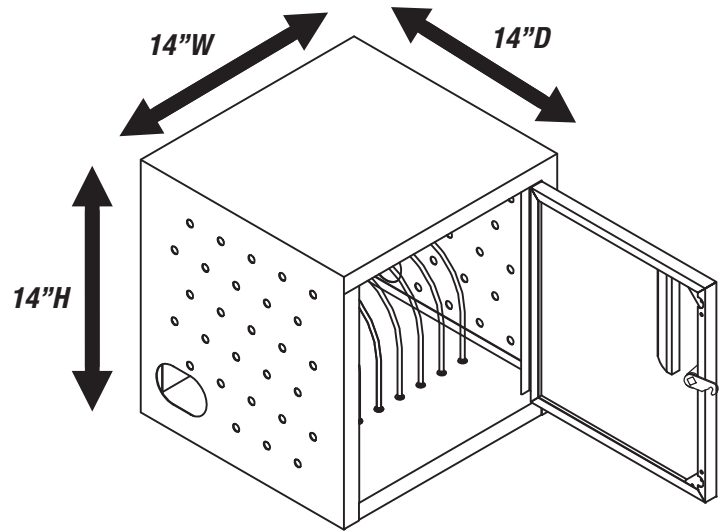

LLTMW8-G - WALL/DESK TABLET CHARGING STATION

Product Specifications:

Item Number	LLTMW8-G
Material	Powder Coated Steel
Color Finish	Light Gray
Capacity	8 Tablets
Dimensions	14"W x 14"D x 14"H
Weight	18 lbs.
Shelf Quantity	1
Divider Make	Rubber Coated Steel
Divider Distance	1"
Divider Dimensions	1"W x 12"D x 13.25"H
Doors	1
Lock	Key-lock; 2 keys
Ventilation	Yes; 2 sides
Cord Length	10'
Weight Capacity	40 lbs.
Power	8-outlet horizontal power strip; UL approved
Voltage	120V/15A electrical
Meets ANSI/BIFMA	Yes
Ship Method	Ground
Shipping Carton Dims	1 carton; 15"W x 16"D x 17"H
Shipping Weight	19 lbs.
Mounting Hardware	Included (for drywall surface)
Assembly Required	None