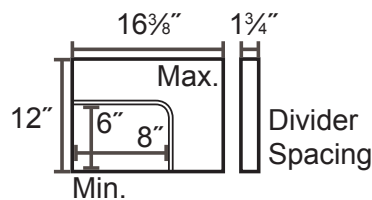

Tablet Computer Charging Station

LLTP24-B

31¹/₈" W x 21¹/₈" D x 40¹/₈" H
Min/Max Laptop /
Chromebook:

- Sleek and mobile unit capable of charging and securing up to 24 Chromebooks or tablets (sold separately)
- Cabinet and tablet shelves come fully assembled.
- Measures 31¹/₈" W x 21¹/₈" D x 40¹/₈" H
- Rack shelves are 26"W x 16"D with 12"H of top clearance
- The bottom shelf contains 3¹/₄" H top of clearance, perfect for storing accessories
- The rubber-coated dividers keep your tablets organized and protected. Each divider is 1³/₄" apart.
- Includes two 12-Outlet 120V/15A vertical power strip to keep your devices fully charged.
- Plenty of ventilation allows air to circulate freely through the unit.
- Includes four 4" casters, two with locking brakes.
- Locking front and rear access doors include two sets of keys
- Maximum weight capacity of 175lbs (evenly distributed)

Rear access door has 12 outlets on each side.